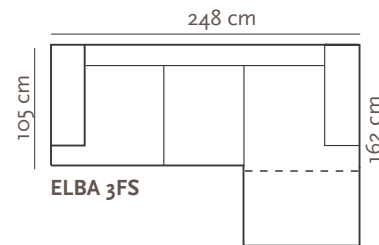

# ELBA

PADDING: Polyurethane Foam HR35  
FRAME: Birch plywood & pine

## OTHER INFO

Height: 85 cm  
Sitting height: 44 cm

## LEGS

Height: 5 cm