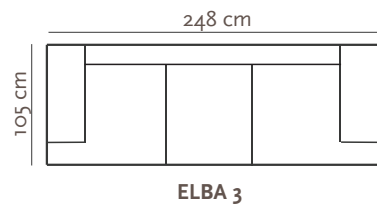

# ELBA

PADDING: Polyurethane Foam HR35  
FRAME: Birch plywood & pine

## OTHER INFO

Height: 85 cm  
Sitting height: 44 cm

## LEGS

Height: 5 cm