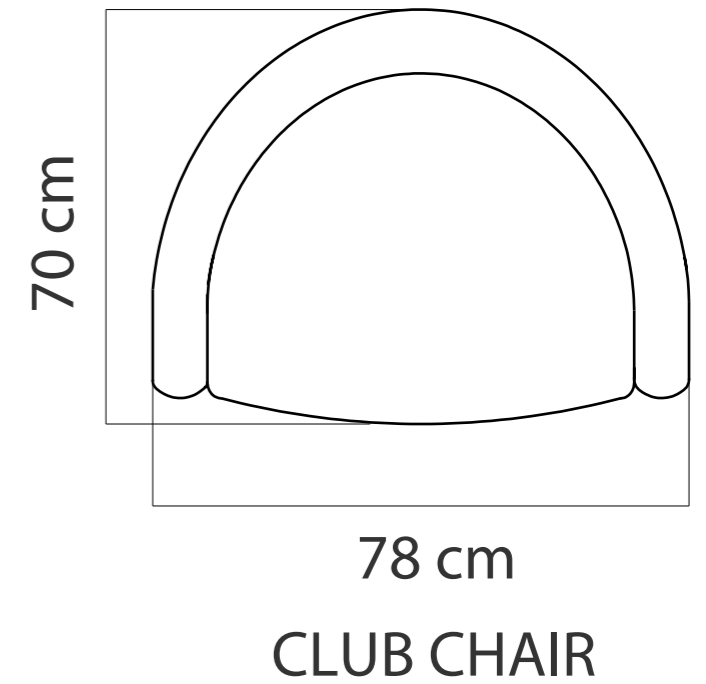

# CLUB CHAIR

PADDING: Polyurethane Foam E30

FRAME: Birch plywood & pine

## MEASUREMENTS

## ADDITIONAL INFORMATION

Height: 84 cm  
Sitting height: 44 cm  
Sitting depth: 49 cm  
Armrest: 10 cm

## LEGS

L37  
h 16 cm