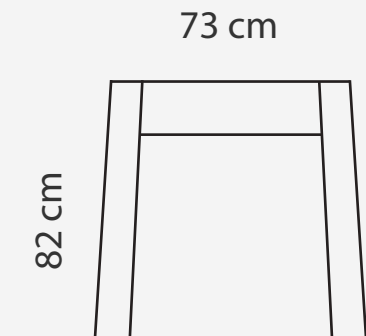

COMBINATIONS

FIESTA;
FIESTA SENIOR;
FIESTA SENIOR +