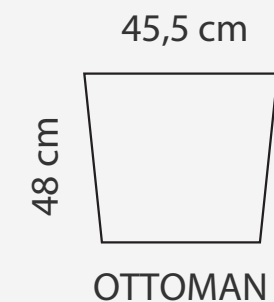

OTTOMAN

ADDITIONAL INFORMATION

Height: 103 cm
(Fiesta; Fiesta Senior)
108 cm (Fiesta Senior+)
Sitting height: 43 cm (Fiesta);
46 cm (Fiesta Senior);
51 cm (Fiesta Senior +)
Armrest: 8 cm
Sitting depth: 52 cm
Dec. pillows: 0 pcs.

LEGS

L28;L29

h- 12,5 cm/13 cm

FIESTA

L28;L30

h- 12,5/16 cm

FIESTA SENIOR

L31;L32

h- 17,5 cm/18,5 cm

FIESTA SENIOR +

LEG COLORS

01 Natural

STANDARD

03 Dark Brown

04 Black

05 Oiled Oak (extra price)

07 White (extra price)

08 Oak stain